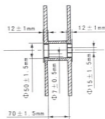

軸向獨石電容

AXIAL LEADED CERAMIC CAPACITOR

卷帶包裝

TAPE AND REEL PACKAGING

盒帶包裝

AMMO PACKAGING

編帶方式 TAPE STYLE	A	B	C	D
52.4mm	81(±5)mm	72(±5)mm	258(±5)mm	貼標籤 Label
26mm	50(±5)mm	110(±5)mm	258(±5)mm	

包裝數量

PACKING QUANTITY

尺寸規格 SIZE CODE	卷帶包裝 TAPE AND REEL	盒帶包裝 AMMO	散包裝 Bulk
15	5000	5000	1000(500)
16	5000	5000	1000(500)
17	5000	5000	1000(500)
19	4000	4000	500
20	4000	4000	500
25	4000	4000	500

*可根據用戶需求包裝

Pack can according to the customer's requirement