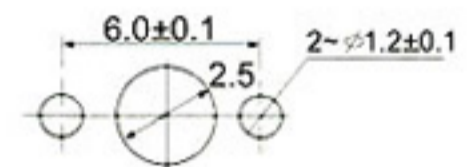

5 ϕ CERAMIC TRIMMER CAPACITORS

陶瓷微調電容器

■ NORMAL TYPE 正調

0.5XD0.5 DRIVER HOLE

SUGGESTED MOUNTING HOLES

■ REAR ADJUSTING TYPE 反調

SUGGESTED MOUNTING HOLES