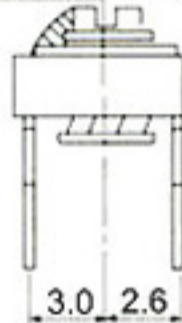

5 ϕ CERAMIC TRIMMER CAPACITORS

陶瓷微調電容器

■ NORMAL TYPE 正調

0.5XD0.5 DRIVER HOLE

SUGGESTED MOUNTING HOLES

■ REAR ADJUSTING TYPE 反調

SUGGESTED MOUNTING HOLES