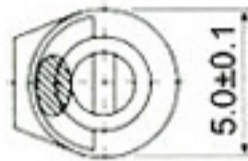

5 ϕ CERAMIC TRIMMER CAPACITORS

陶瓷微調電容器

■ NORMAL TYPE 正調

0.5XD0.5 DRIVER HOLE

SUGGESTED MOUNTING HOLES

■ REAR ADJUSTING TYPE 反調

SUGGESTED MOUNTING HOLES