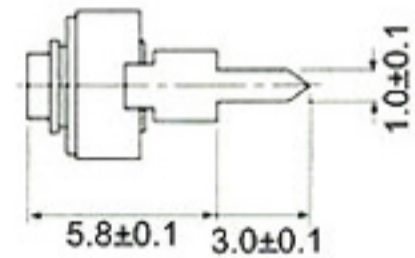

5 ϕ CERAMIC TRIMMER CAPACITORS

陶瓷微調電容器

■ NORMAL TYPE 正調

0.5XD0.5 DRIVER HOLE

SUGGESTED MOUNTING HOLES

■ REAR ADJUSTING TYPE 反調

SUGGESTED MOUNTING HOLES