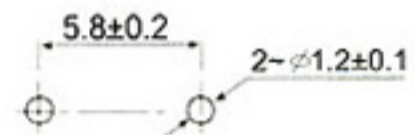

5 ϕ CERAMIC TRIMMER CAPACITORS

陶瓷微調電容器

■ NORMAL TYPE 正調

0.5XD0.5 DRIVER HOLE

SUGGESTED MOUNTING HOLES

■ REAR ADJUSTING TYPE 反調

SUGGESTED MOUNTING HOLES